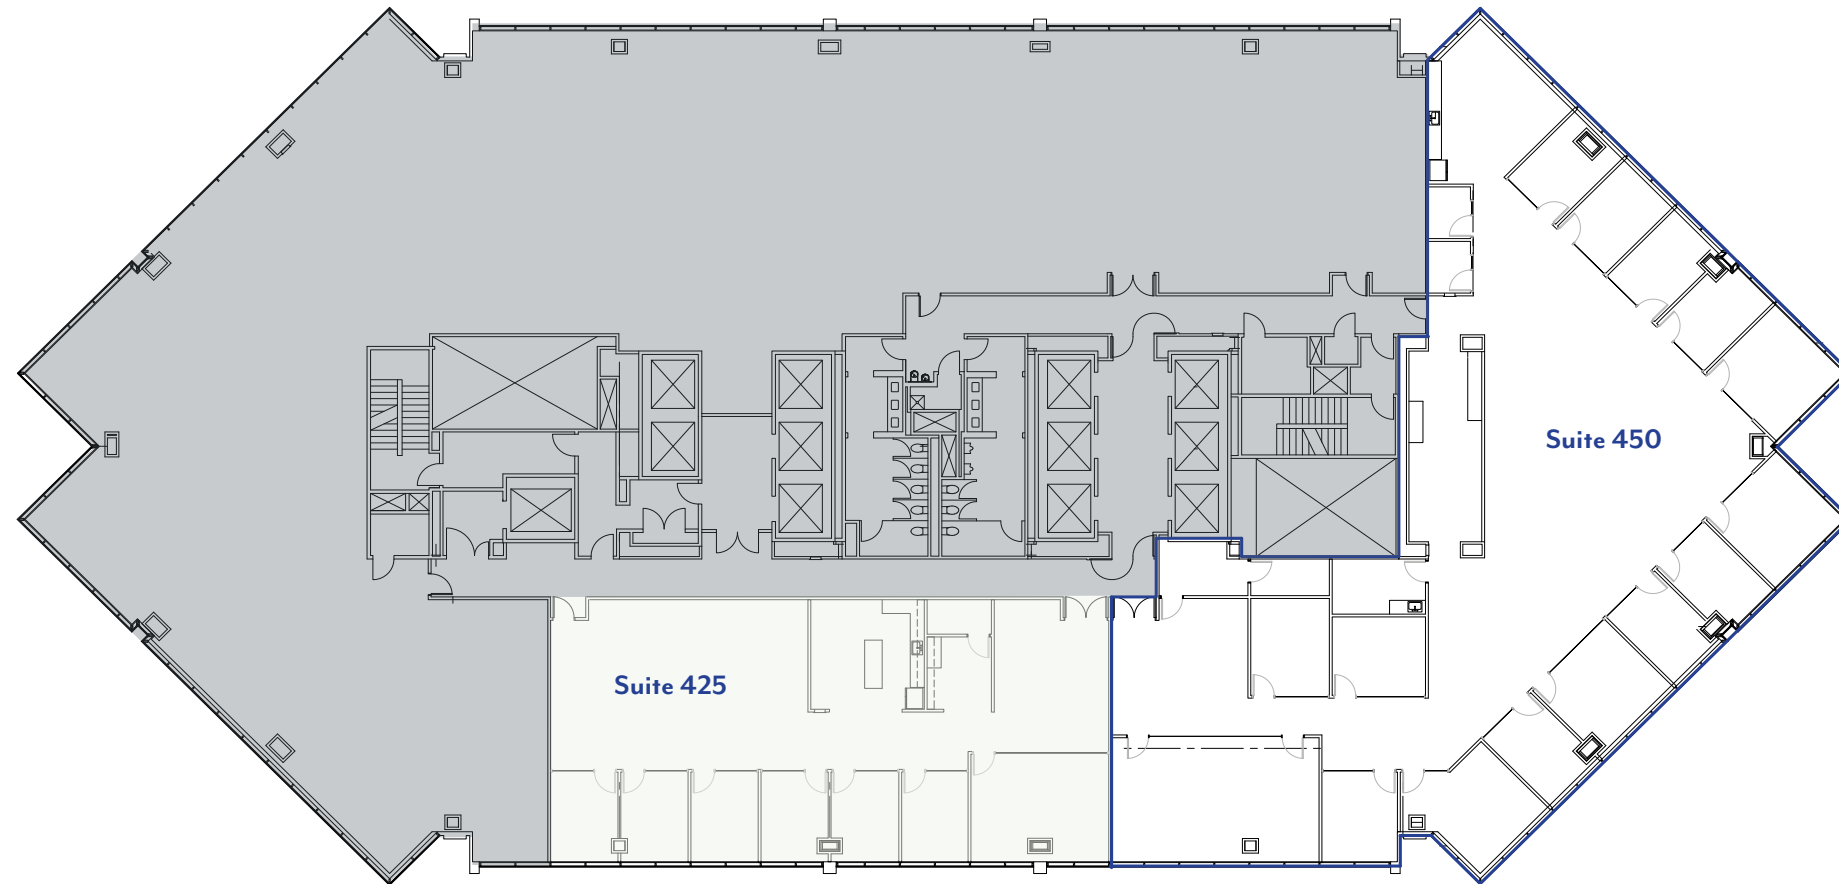

4th Floor
Spec-Suite Layout

SUITE 425

• 4,127 RSF

SUITE 450

• 9,096 RSF